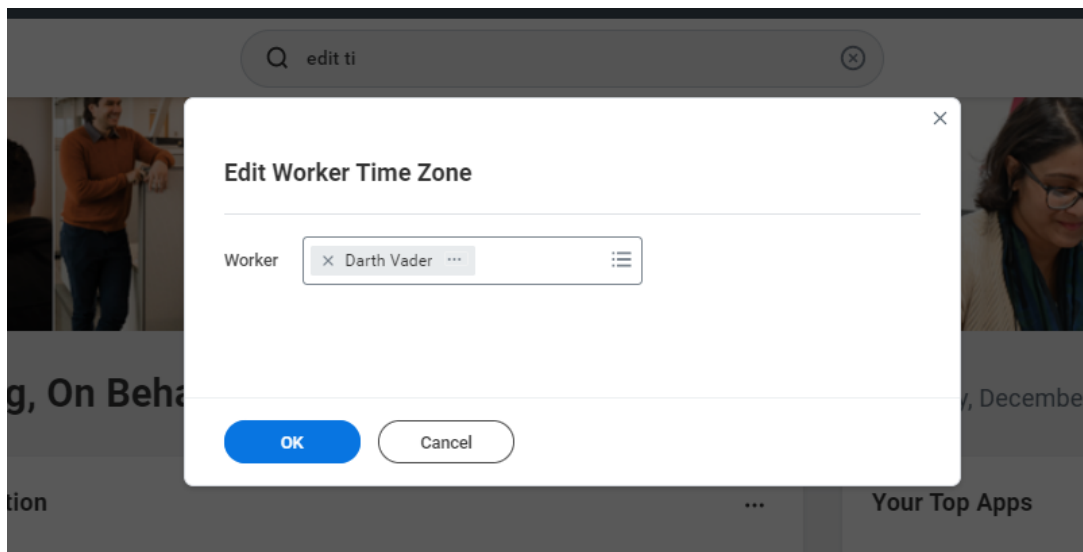

SOP- How to change Time Zone Preferences in Workday – Desktop Version!

From the search bar – Type **Edit Worker Time Zone** Task, then click on the Task

Once you select the Task – you will be prompted to enter worker name – Please type your name, in this example I am editing the time zone preferences for Employee Darth Vader.